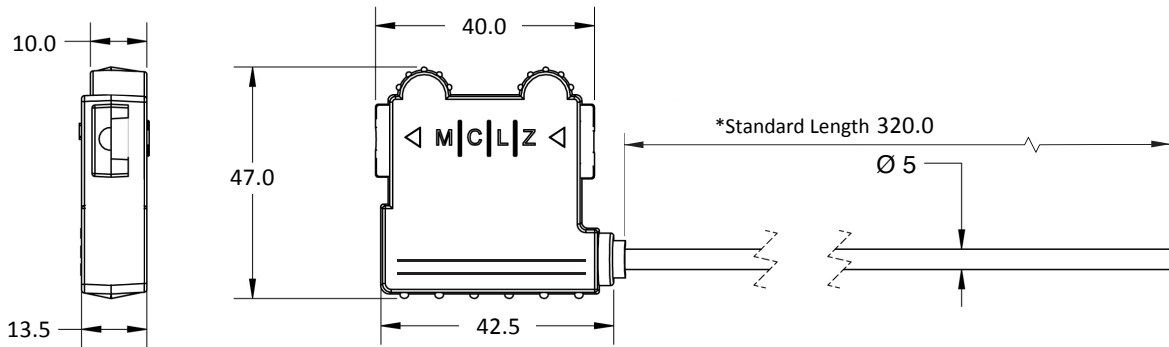

TECHNICAL SPECIFICATIONS

*Customisable cable length upon request.

PRODUCT - MAXI CABLE LOCK ZINC 500 (MCLZ 500)							
Code	Material	Cable Length	Cable Diameter	Tensile Strength	Marking Area	Max Marking Digits	
MCLZ 500	Body : Zinc Plastic : Polypropylene (PP) Locking Component : Hardened Steel Cable : Galvanised Steel Wire	320 mm (12.6 in)	Ø 5 mm (0.2 in)	≥1000 kgf (≥2204.6 lbf)	25 x 30 mm (1.0 x 1.2 in)	Serial no : 8 Barcode : 8	

PACKAGING					
Carton	Quantity	Dimensions (mm)	Gross Weight (kg)	Volume (m ³)	Standard Pastel Colours
Inner	100	450 x 250 x 135 (17.7 x 9.8 x 5.3 in)	TBC	0.015 (0.5 cu.ft.)	Body : WH PSYL PSOR PSRD PSBL PSGN