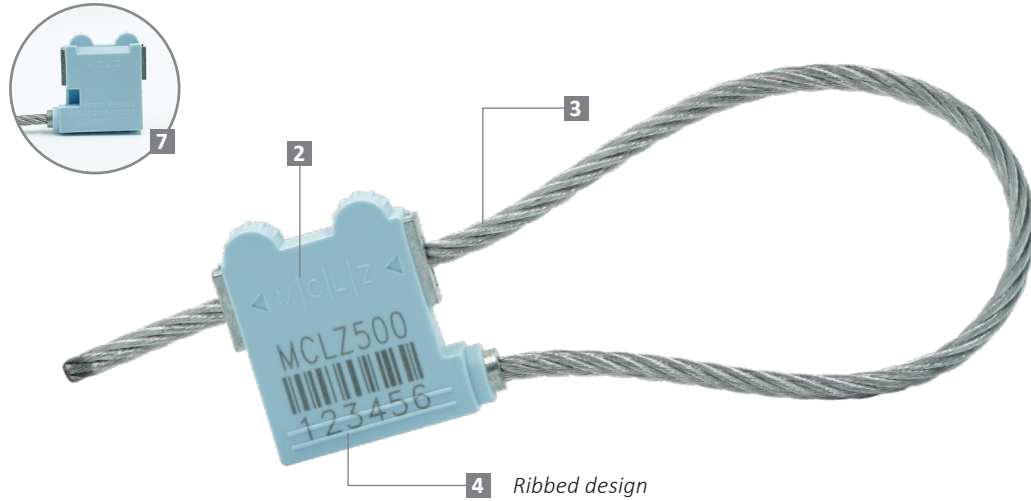

MEGA FORTRIS
G R O U P

HIGH SECURITY SEAL

MAXI CABLE LOCK ZINC 500 (MCLZ 500)

Pull-Tight Barrier Seal

Bright colours for defined identification.

Maxi Cable Lock Zinc 500 is an ISO 17712 and CTPAT complying high-security cable seal with special entry point designed to prevent tampering attacks. It is strong and durable to secure high-value assets. Biodegradable option for the plastic material is available.

Applications:

- Containers
- Trucks
- Trailers
- Rail Cars

PREVENTION · PROTECTION · PEACE OF MIND

LASER MARKING OPTION

- 1 Unique to the security seal industry, this 3rd generation high-security cable seal features a lock body design that is non-linear and provides evidence of tampering.
- 2 High-impact PP plastic with vibrant pastel colour is moulded over the zinc lock cover to enable distinct colour coding and laser marking of identifiers such as name, logo, barcode, serial number and QR code.
- 3 The non-preformed galvanised steel wire unravels upon cutting, hence showing clear tamper evidence.
- 4 Ribbed design on the body prevents tampering on the identifier.
- 5 Biodegradable additives for plastic material are available.
- 6 Plastic material can withstand extreme weather conditions, -25°C to 80°C.
- 7 The seal is designed, tested and certified ISO 17712:2013.

TECHNICAL SPECIFICATIONS

*Customisable cable length upon request.

PRODUCT - MAXI CABLE LOCK ZINC 500 (MCLZ 500)							
Code	Material	Cable Length	Cable Diameter	Tensile Strength	Marking Area	Max Marking Digits	
MCLZ 500	Body : Zinc Plastic : Polypropylene (PP) Locking Component : Hardened Steel Cable : Galvanised Steel Wire	320 mm (12.6 in)	Ø 5 mm (0.2 in)	≥1000 kgf (≥2204.6 lbf)	25 x 30 mm (1.0 x 1.2 in)	Serial no : 8 Barcode : 8	